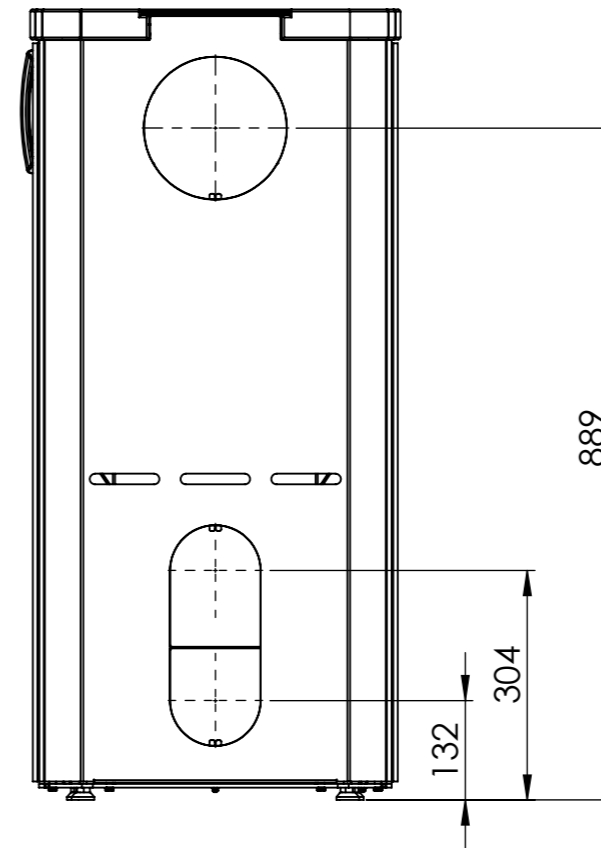

Serie	Icon-Line Moderna
Description	Icon-Line Moderna

The same dimensions apply to standard stoves (Steel) and stone models

\*60 mm with 30 mm insulation of the flue gas connector