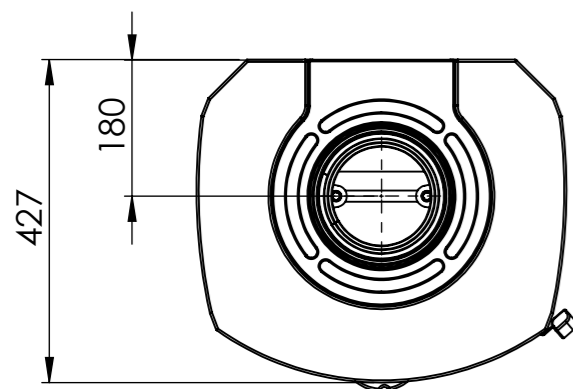

Serie	Icon-Line Moderna
Description	Icon-Line Moderna

The same dimensions apply to standard stoves (Steel) and stone models

\*60 mm with 30 mm insulation of the flue gas connector