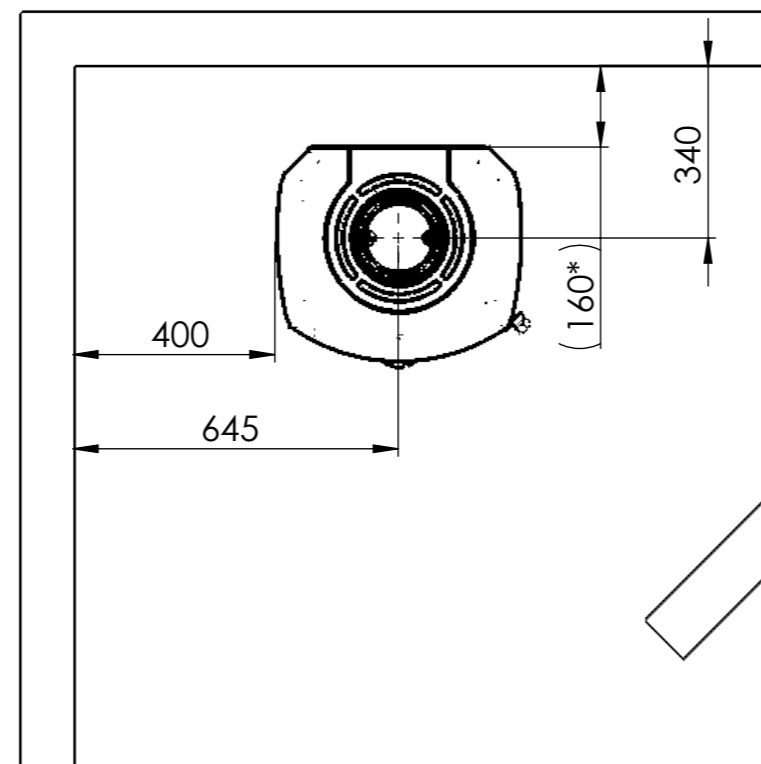

Serie	Icon-Line Moderna
Description	Icon-Line Moderna

The same dimensions apply to standard stoves (Steel) and stone models

\*60 mm with 30 mm insulation of the flue gas connector