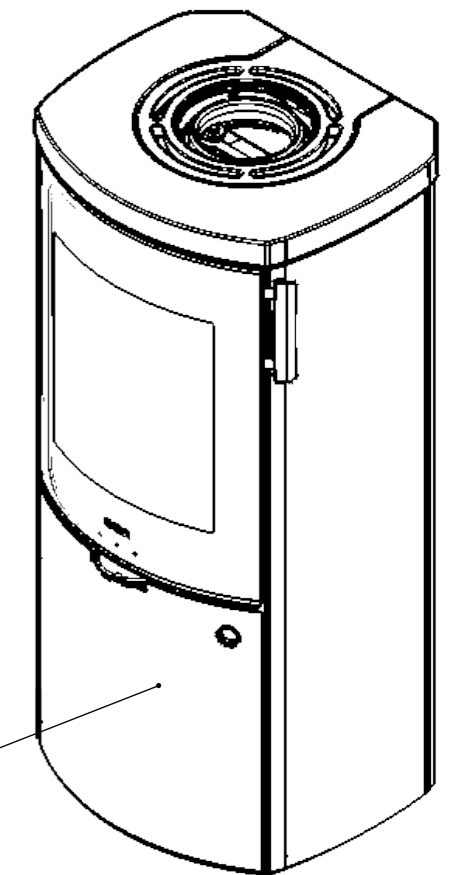

Serie	Icon-Line Moderna
Description	Icon-Line Moderna

The same dimensions apply to standard stoves (Steel) and stone models

\*60 mm with 30 mm insulation of the flue gas connector