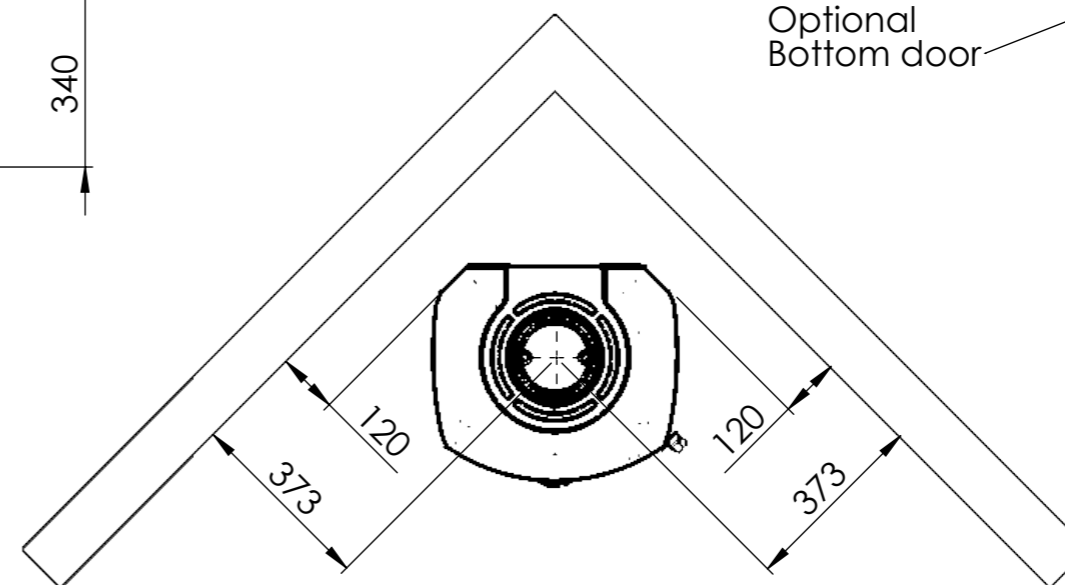

Serie	Icon-Line Moderna
Description	Icon-Line Moderna

The same dimensions apply to standard stoves (Steel) and stone models

\*60 mm with 30 mm insulation of the flue gas connector