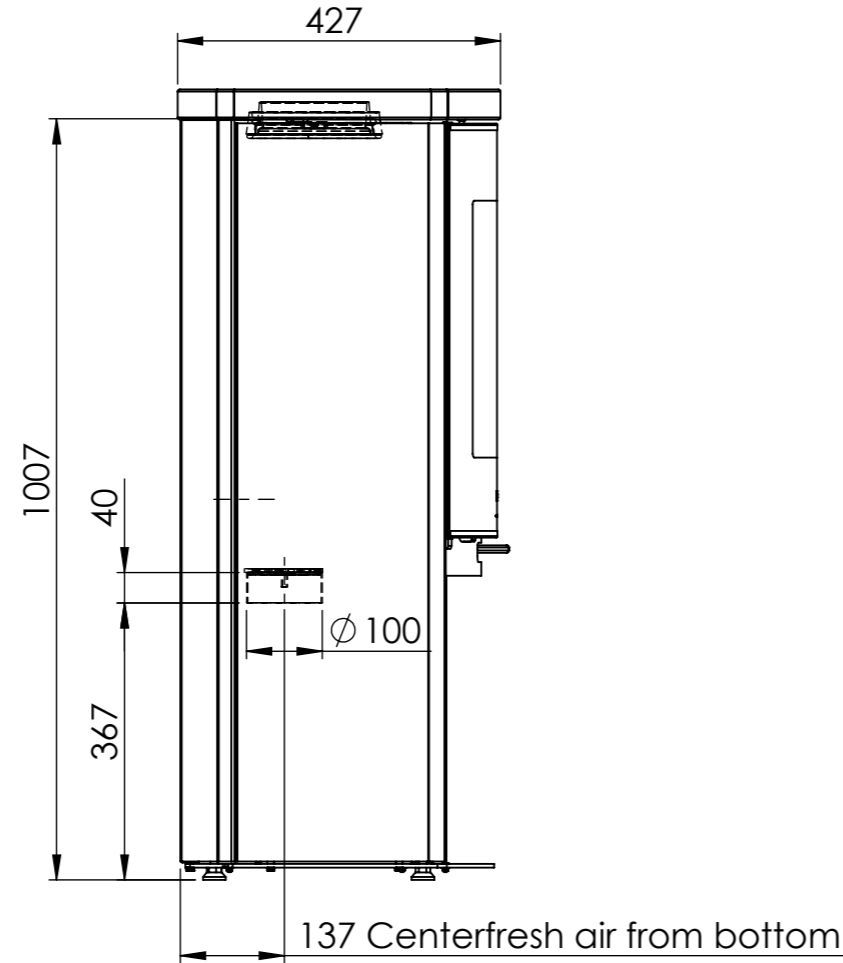

Serie	Icon-Line Moderna
Description	Icon-Line Moderna

The same dimensions apply to standard stoves (Steel) and stone models

\*60 mm with 30 mm insulation of the flue gas connector