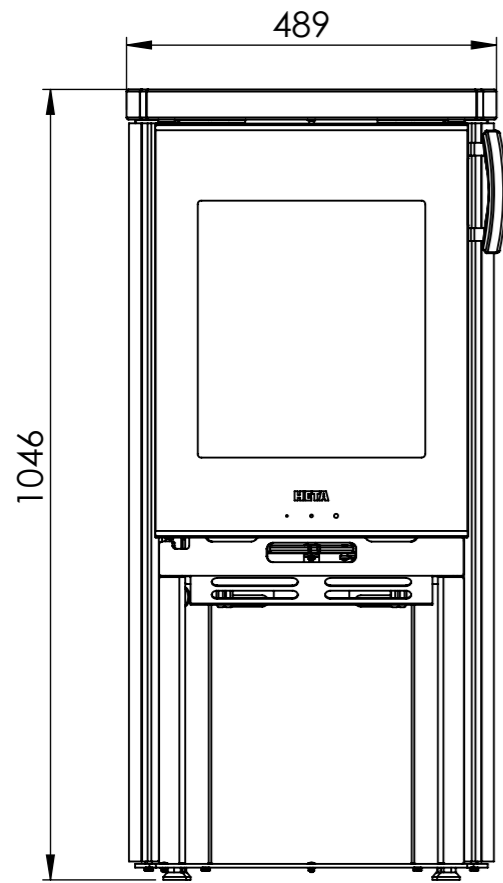

Serie	Icon-Line Moderna
Description	Icon-Line Moderna

The same dimensions apply to standard stoves (Steel) and stone models

\*60 mm with 30 mm insulation of the flue gas connector