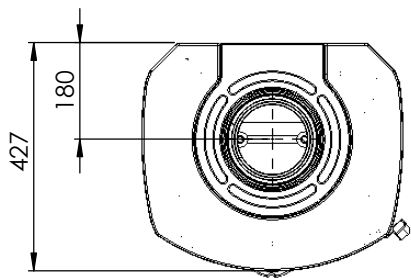

Serie	Icon-Line Moderna
Description	Icon-Line Moderna Side windows

The same dimensions apply to standard stoves (Steel) and stone models

Optional bottom door

\*60 mm with 30 mm insulation of the flue gas connector