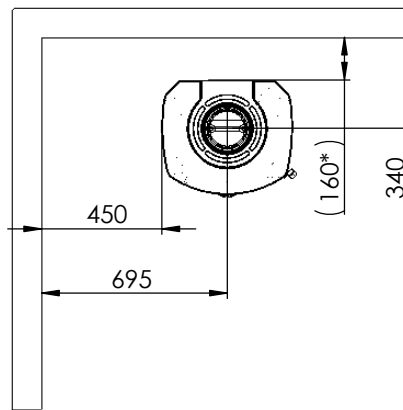

Serie	Icon-Line Moderna
Description	Icon-Line Moderna Side windows

The same dimensions apply to standard stoves (Steel) and stone models

Optional bottom door

\*60 mm with 30 mm insulation of the flue gas connector