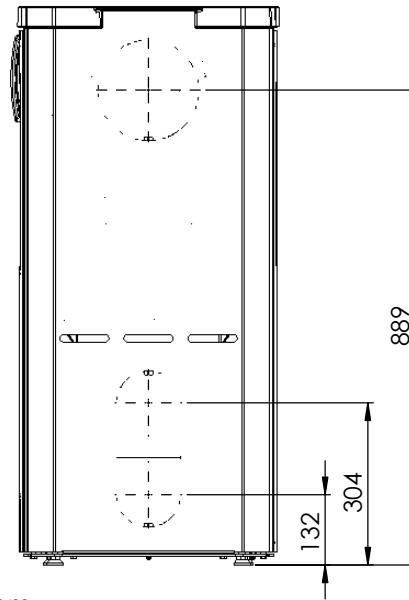

Serie	Icon-Line Moderna
Description	Icon-Line Moderna Side windows

The same dimensions apply to standard stoves (Steel) and stone models

Optional bottom door

\*60 mm with 30 mm insulation of the flue gas connector