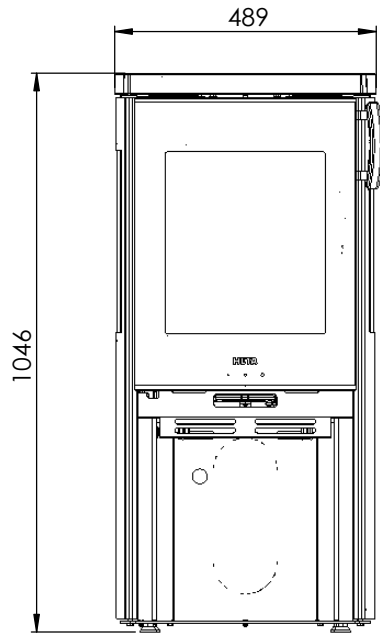

Serie	Icon-Line Moderna
Description	Icon-Line Moderna Side windows

The same dimensions apply to standard stoves (Steel) and stone models

Optional bottom door

\*60 mm with 30 mm insulation of the flue gas connector