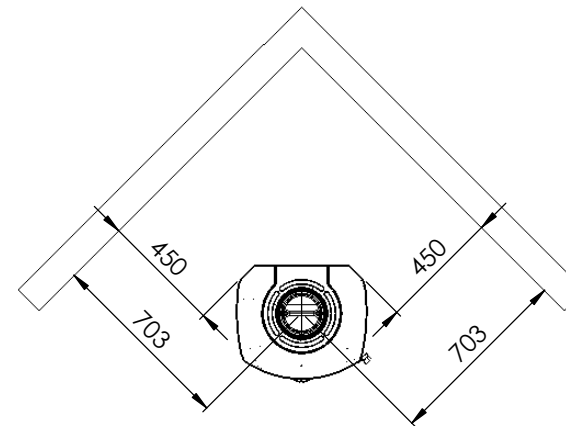

Serie	Icon-Line Moderna
Description	Icon-Line Moderna Side windows

The same dimensions apply to standard stoves (Steel) and stone models

Optional bottom door

\*60 mm with 30 mm insulation of the flue gas connector