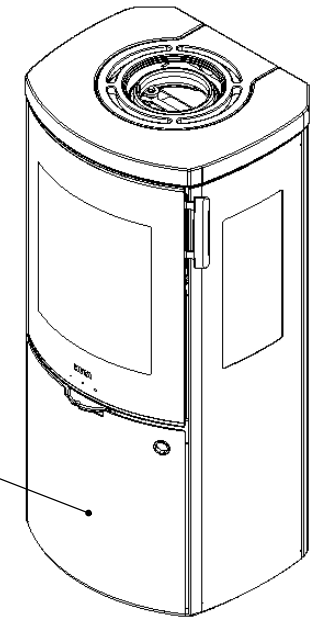

Serie	Icon-Line Moderna
Description	Icon-Line Moderna Side windows

The same dimensions apply to standard stoves (Steel) and stone models

Optional bottom door

\*60 mm with 30 mm insulation of the flue gas connector