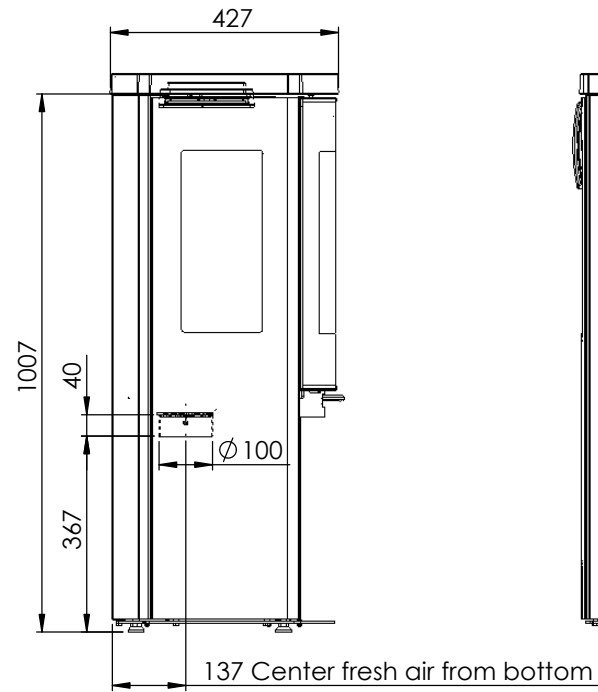

Serie	Icon-Line Moderna
Description	Icon-Line Moderna Side windows

The same dimensions apply to standard stoves (Steel) and stone models

Optional bottom door

\*60 mm with 30 mm insulation of the flue gas connector