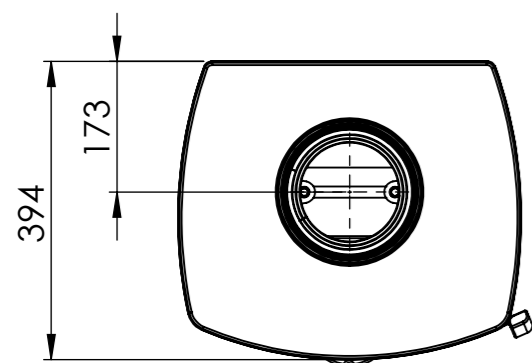

Serie	Icon-Line Eclipse
Description	Icon-Line Eclipse

The same dimensions apply to standard stoves (Steel) and stone models

115 Center fresh air from bottom

Optional Bottom door

*50 mm with 30 mm insulation of the flue gas connector