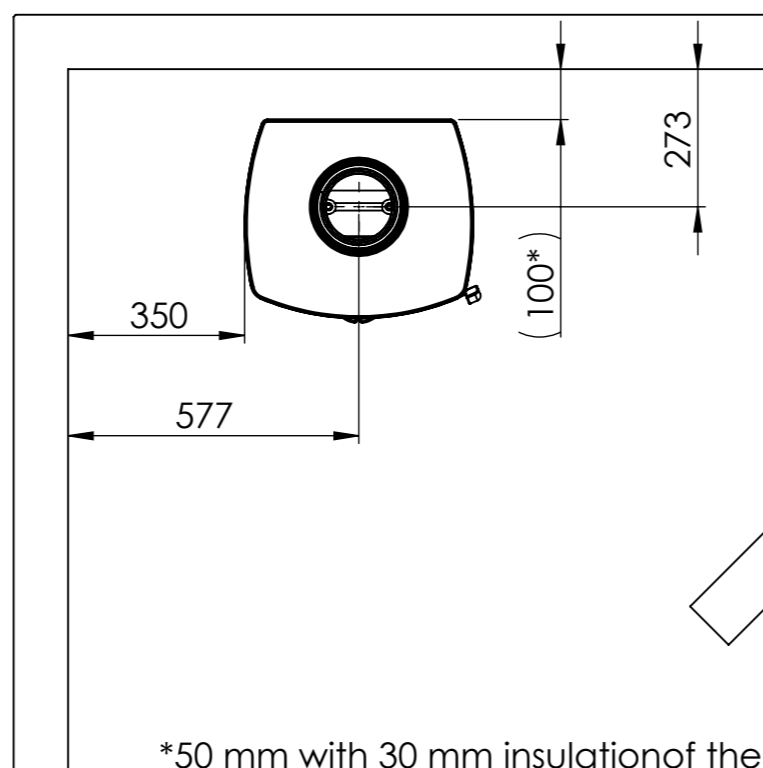

Serie	Icon-Line Eclipse
Description	Icon-Line Eclipse

The same dimensions apply to standard stoves (Steel) and stone models

115 Center fresh air from bottom

Optional Bottom door

*50 mm with 30 mm insulation of the flue gas connector