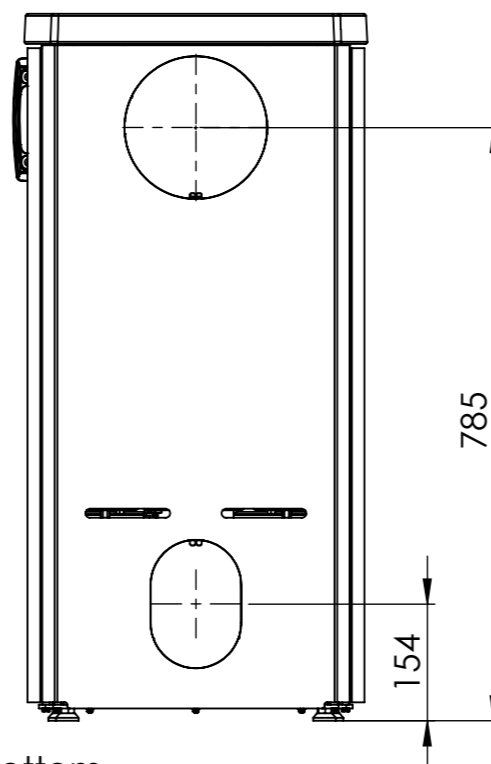

Serie	Icon-Line Eclipse
Description	Icon-Line Eclipse

The same dimensions apply to standard stoves (Steel) and stone models

115 Center fresh air from bottom

Optional Bottom door

*50 mm with 30 mm insulation of the flue gas connector