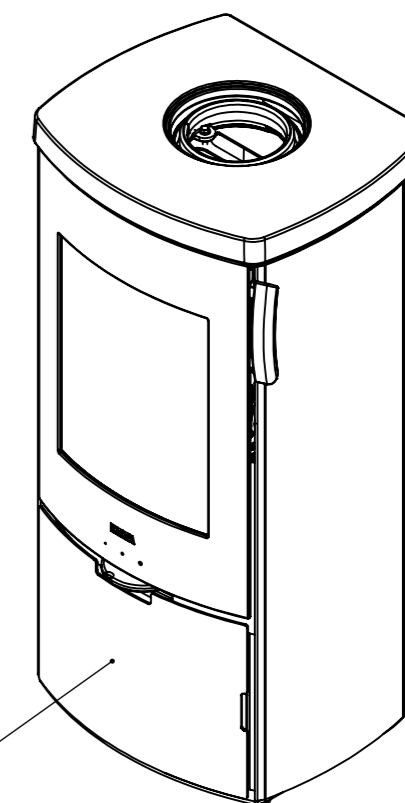

Serie	Icon-Line Eclipse
Description	Icon-Line Eclipse

The same dimensions apply to standard stoves (Steel) and stone models

115 Center fresh air from bottom

Optional Bottom door

*50 mm with 30 mm insulation of the flue gas connector