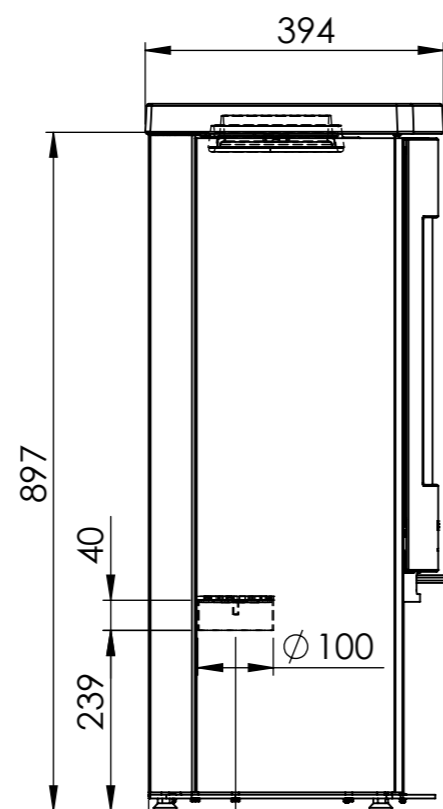

Serie	Icon-Line Eclipse
Description	Icon-Line Eclipse

The same dimensions apply to standard stoves (Steel) and stone models

115 Center fresh air from bottom

Optional Bottom door

*50 mm with 30 mm insulation of the flue gas connector