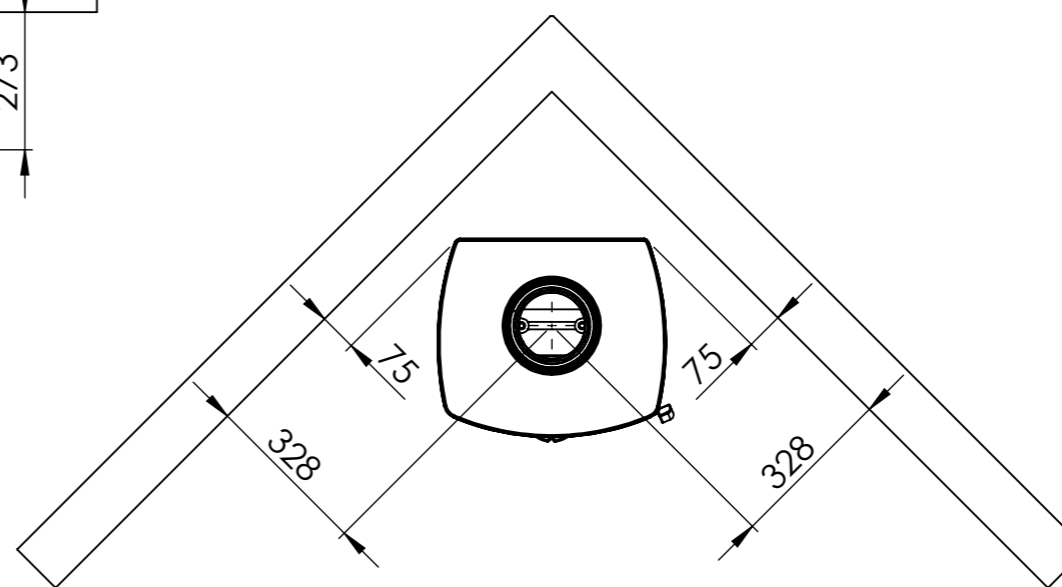

Serie	Icon-Line Eclipse
Description	Icon-Line Eclipse

The same dimensions apply to standard stoves (Steel) and stone models

115 Center fresh air from bottom

Optional Bottom door

*50 mm with 30 mm insulation of the flue gas connector