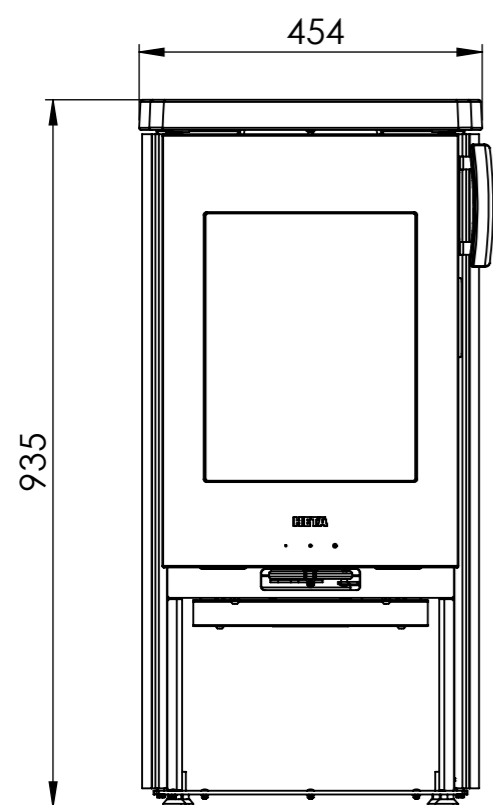

Serie	Icon-Line Eclipse
Description	Icon-Line Eclipse

The same dimensions apply to standard stoves (Steel) and stone models

115 Center fresh air from bottom

Optional Bottom door

*50 mm with 30 mm insulation of the flue gas connector