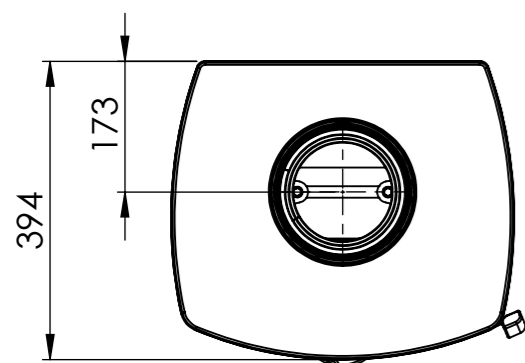

Serie	Icon-Line
Description	Icon-Line Eclipse Side windows

The same dimensions apply to standard stoves (Steel) and stone models

Optional Bottom door

\*50 mm with 30 mm insulation of the flue gas connector