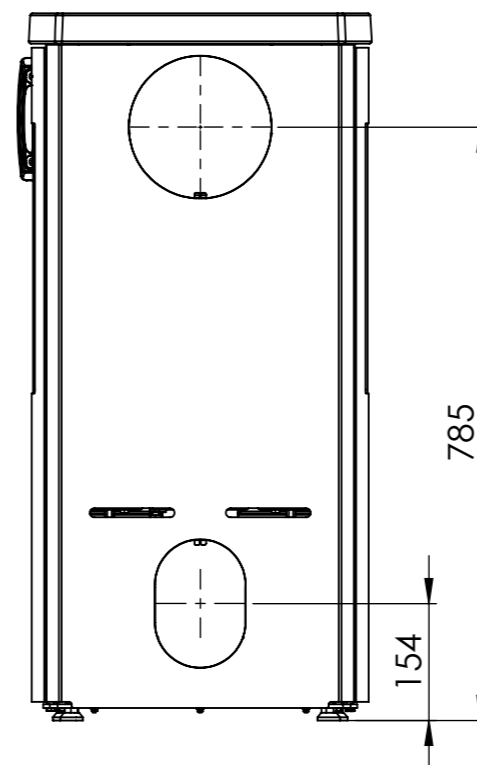

Serie	Icon-Line
Description	Icon-Line Eclipse Side windows

The same dimensions apply to standard stoves (Steel) and stone models

Optional Bottom door

\*50 mm with 30 mm insulation of the flue gas connector