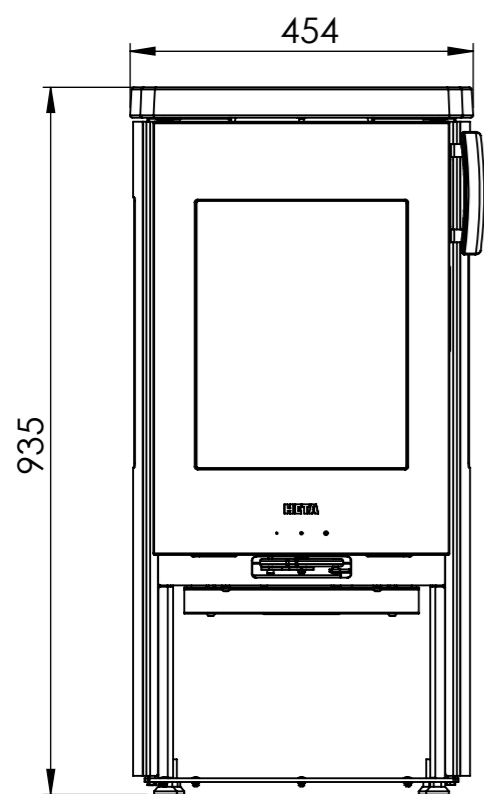

Serie	Icon-Line
Description	Icon-Line Eclipse Side windows

The same dimensions apply to standard stoves (Steel) and stone models

Optional Bottom door

\*50 mm with 30 mm insulation of the flue gas connector