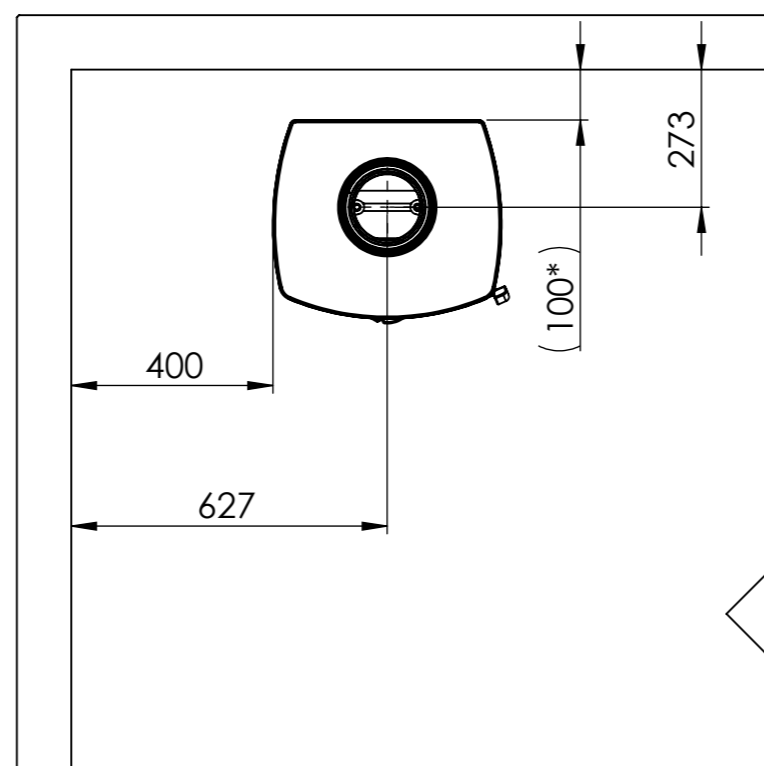

Serie	Icon-Line
Description	Icon-Line Eclipse Side windows

The same dimensions apply to standard stoves (Steel) and stone models

Optional Bottom door

\*50 mm with 30 mm insulation of the flue gas connector