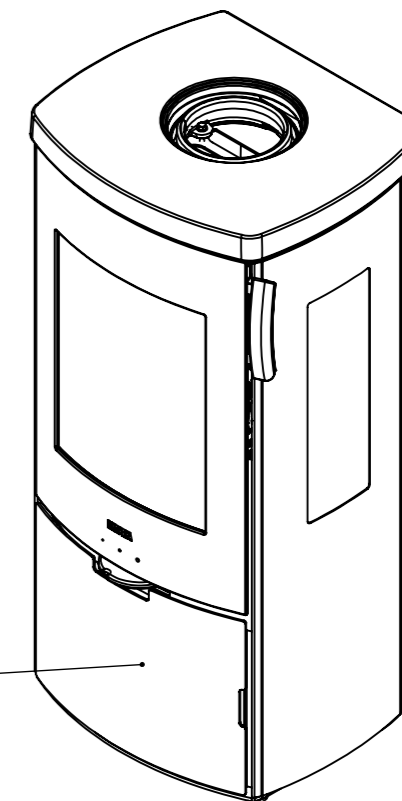

Serie	Icon-Line
Description	Icon-Line Eclipse Side windows

The same dimensions apply to standard stoves (Steel) and stone models

Optional Bottom door

\*50 mm with 30 mm insulation of the flue gas connector