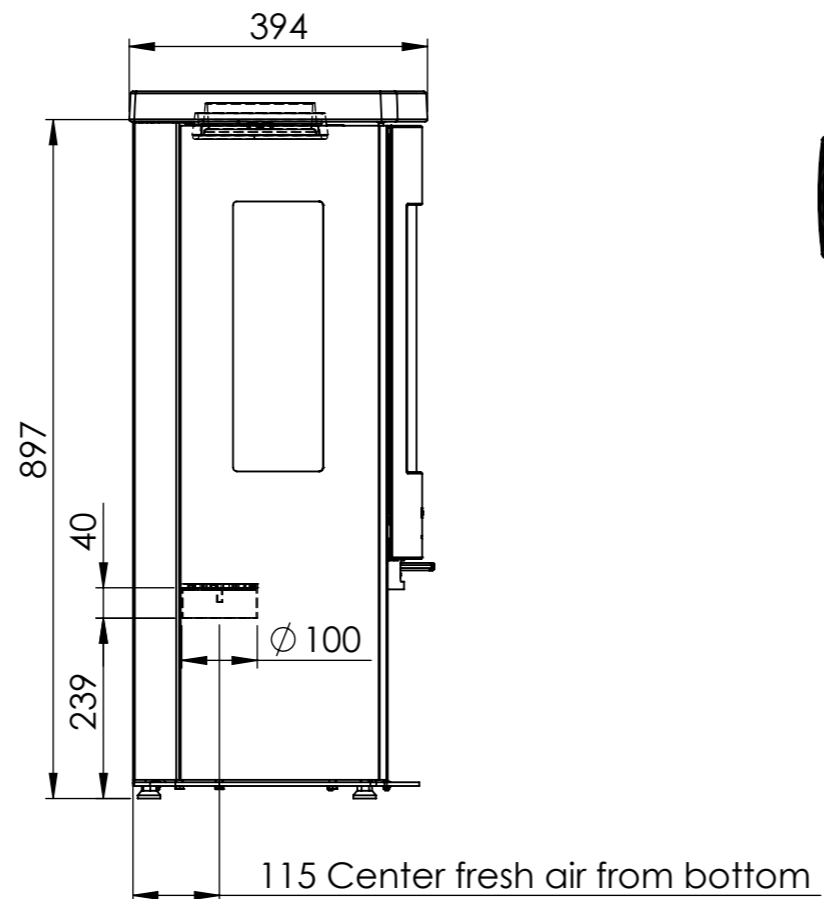

Serie	Icon-Line
Description	Icon-Line Eclipse Side windows

The same dimensions apply to standard stoves (Steel) and stone models

Optional Bottom door

\*50 mm with 30 mm insulation of the flue gas connector