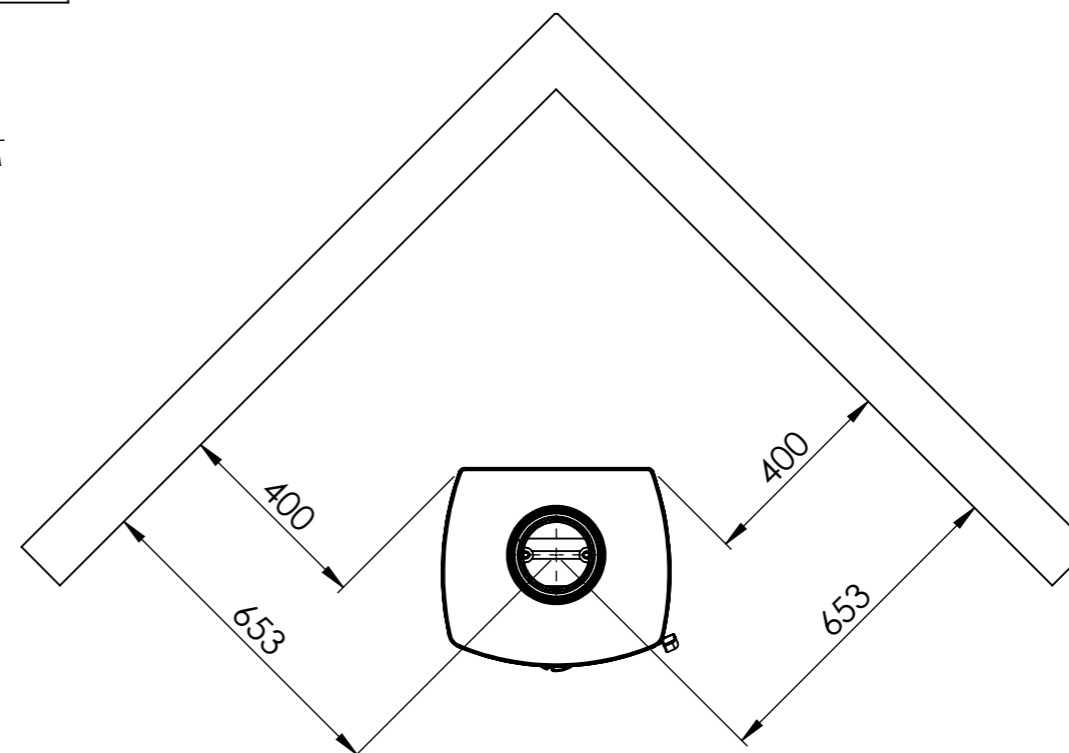

Serie	Icon-Line
Description	Icon-Line Eclipse Side windows

The same dimensions apply to standard stoves (Steel) and stone models

Optional Bottom door

\*50 mm with 30 mm insulation of the flue gas connector