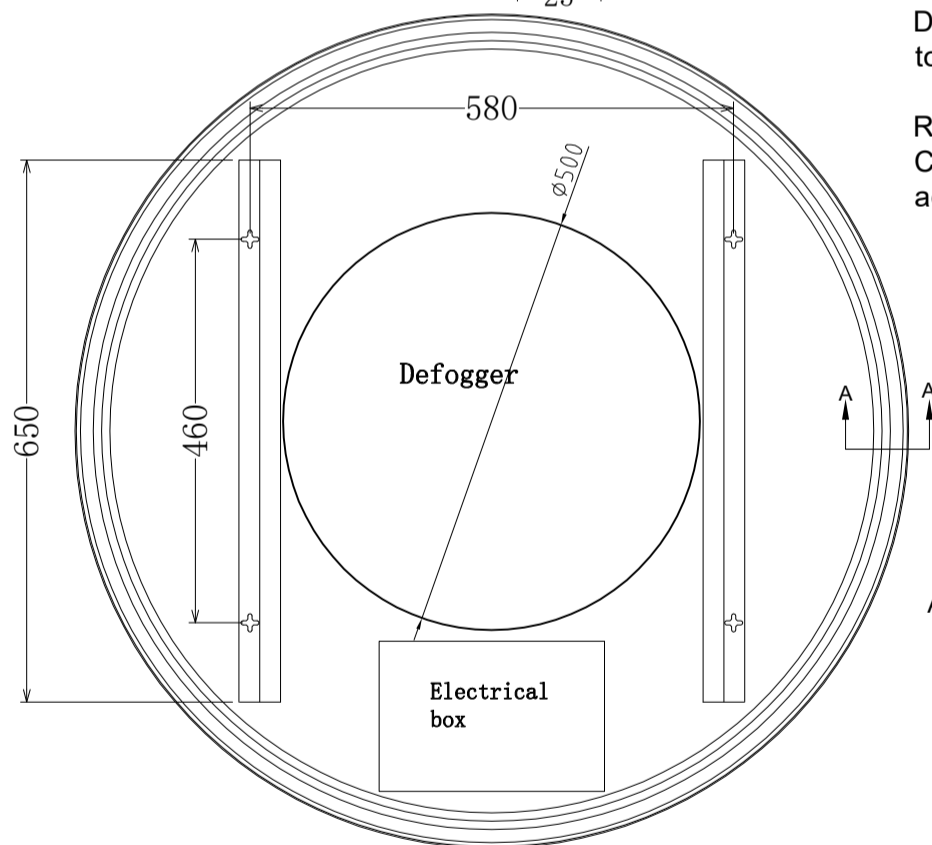

**Left touch switch:**

- First touch: ON mode for direct front light + heating
- Second touch: ON mode for indirect ambient light + heating
- Third touch: ON mode for both direct and indirect light + heating
- Fourth touch: OFF mode for both direct and indirect light + heating
- Dimming function: when lights are ON, hold down the left touch switch to activate the dimming function

**Right touch switch:**

- Color change: when lights are ON, hold down the right touch switch to activate the color change function

Size: D1000mm  
 LED Light: 2835/24V/156pcs/M/12W+12W/2700~6400K  
 LED Length: 3.1m LM: 3720  
 Backlit LED Light: 2835/24V/120PCS/20W/2700K~6400K  
 LED Length: 2.9m LM: 2900  
 Heating film: D500mm  
 CE IP44