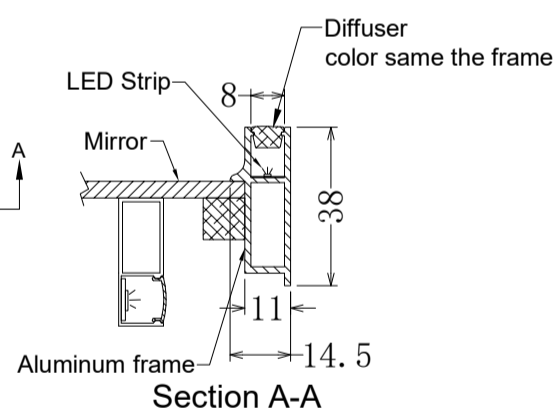

**Right touch switch:**

- Color change: when lights are ON, hold down the right touch switch to activate the color change function

Size: D1000mm  
 LED Light: 2835/24V/156pcs/M/12W+12W/2700~6400K  
 LED Length: 3.1m LM: 3720  
 Backlit LED Light: 2835/24V/120PCS/20W/2700K~6400K  
 LED Length: 2.9m LM: 2900  
 Heating film: D500mm  
 CE IP44