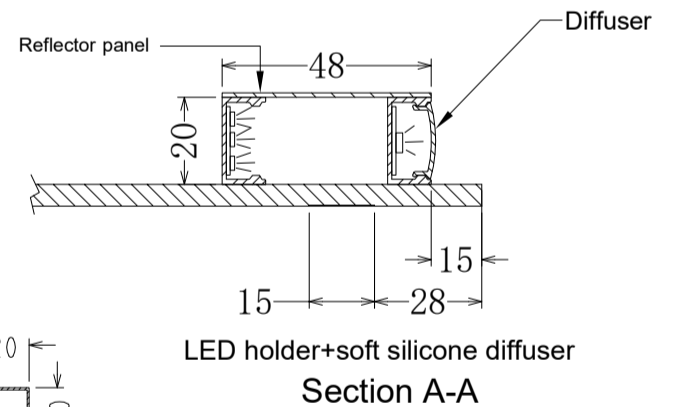

Right touch switch:
 Color change: when lights are ON, hold down the right touch switch to activate the color change function

Size: 1400x750H
 Front LED Light: 2835/24V/360pcs/2700~6400K/54W
 LED Length:3.15m
 Backlit LED Ligh: 2835/24V/120PCS/20W/2700K~6400K
 LED Length:3.3m
 Heating film: 800*300mm
 CE IP44