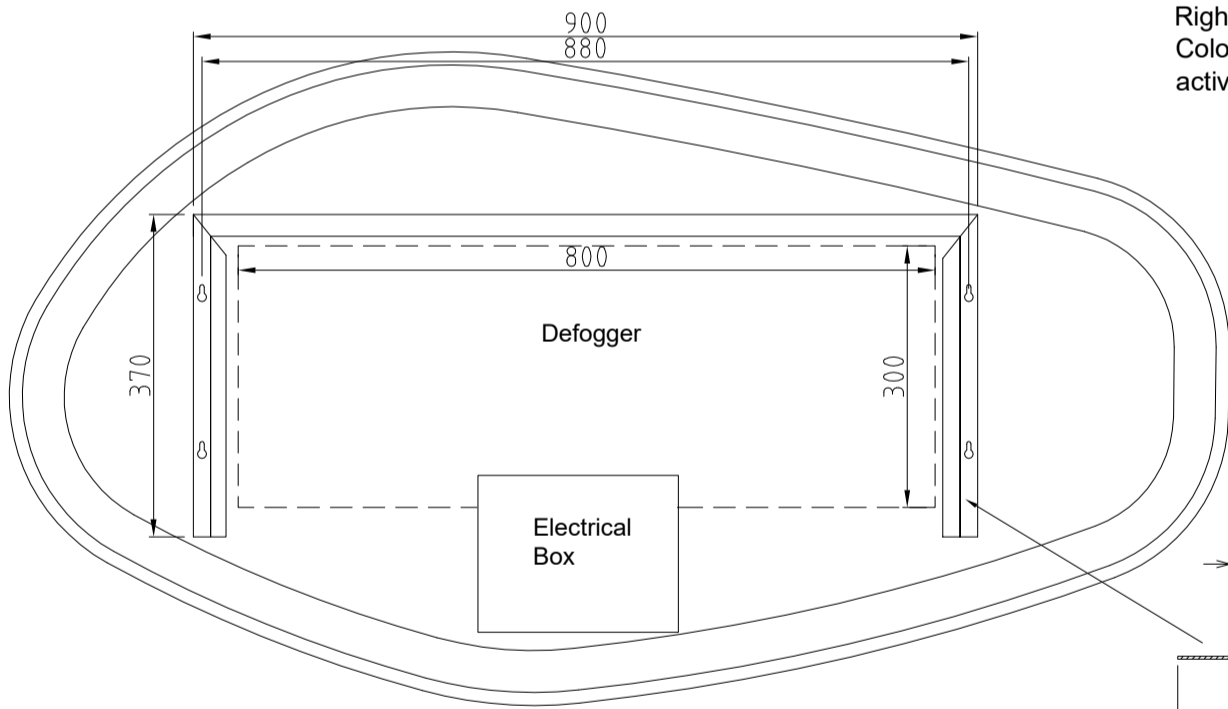

Left touch switch:
 First touch: ON mode for direct front light + heating
 Second touch: ON mode for indirect ambient light + heating
 Third touch: ON mode for both direct and indirect light + heating
 Fourth touch: OFF mode for both direct and indirect light + heating
 Dimming function: when lights are ON, hold down the left touch switch to activate the dimming function

Right touch switch:
 Color change: when lights are ON, hold down the right touch switch to activate the color change function

Size: 1400x750H
 Front LED Light: 2835/24V/360pcs/2700~6400K/54W
 LED Length:3.15m
 Backlit LED Ligh: 2835/24V/120PCS/20W/2700K~6400K
 LED Length:3.3m
 Heating film: 800*300mm
 CE IP44