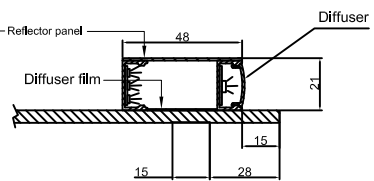

Right touch switch:
 Color change: when lights are ON, hold down the right touch switch to activate the color change function

LED holder+soft silicone diffuser
Section A-A

Phantom mirror model 4
 Size:W1400*H700mm
 Front LED Light: 2835/24V/360pcs/2700~6400K/54W
 LED Length:3.2m
 Backlit LED Ligh: 2835/24V/120PCS/20W/2700K~6400K
 LED Length:3.45m
 Heating film: 900*400mm
 CE IP44