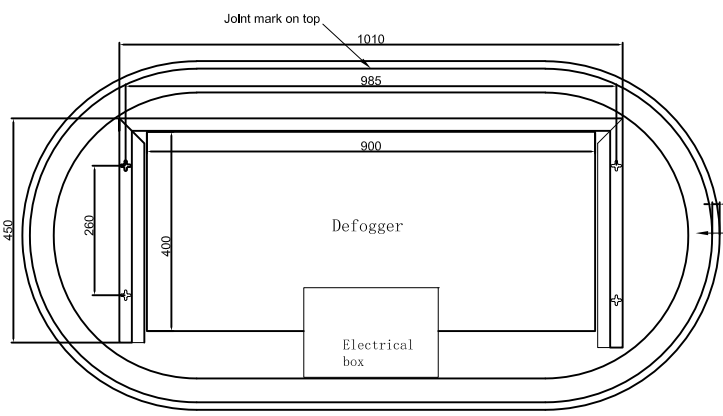

Right touch switch:
 Color change: when lights are ON, hold down the right touch switch to activate the color change function

LED holder+soft silicone diffuser
Section A-A

Phantom mirror model 4
 Size:W1400*H700mm
 Front LED Light: 2835/24V/360pcs/2700~6400K/54W
 LED Length:3.2m
 Backlit LED Ligh: 2835/24V/120PCS/20W/2700K~6400K
 LED Length:3.45m
 Heating film: 900*400mm
 CE IP44